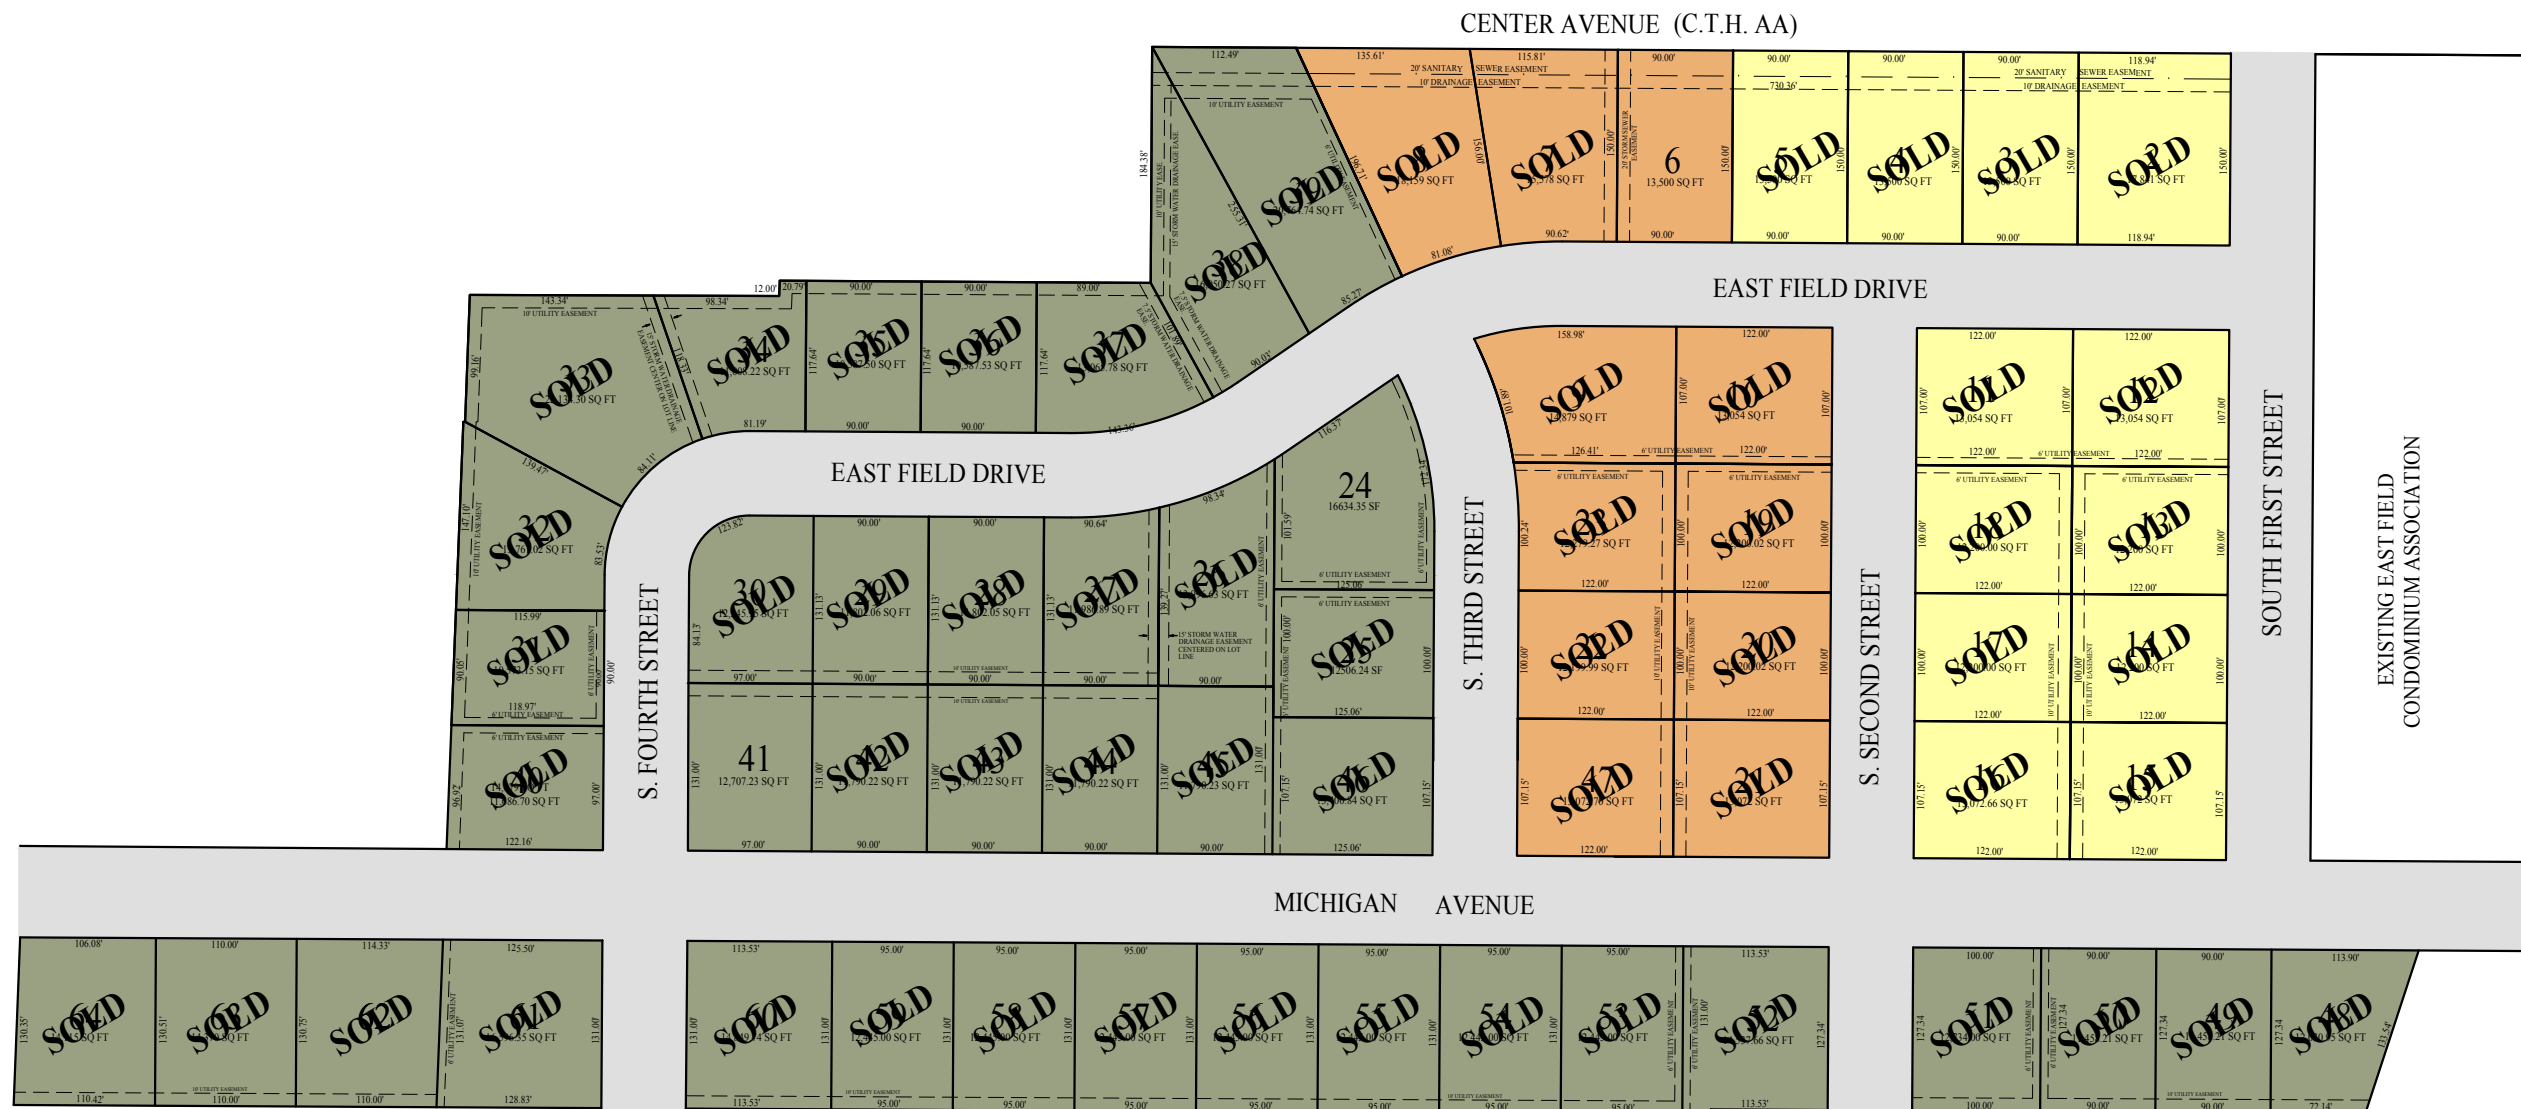

LOTS AVAILABLE

- Lot 6 \$51,000
- Lot 24 \$48,500
- Lot 41 \$48,500

EAST FIELD SUBDIVISION

FIELDtree

CUSTOM CONSTRUCTION

www.fieldtreeconstruction.com